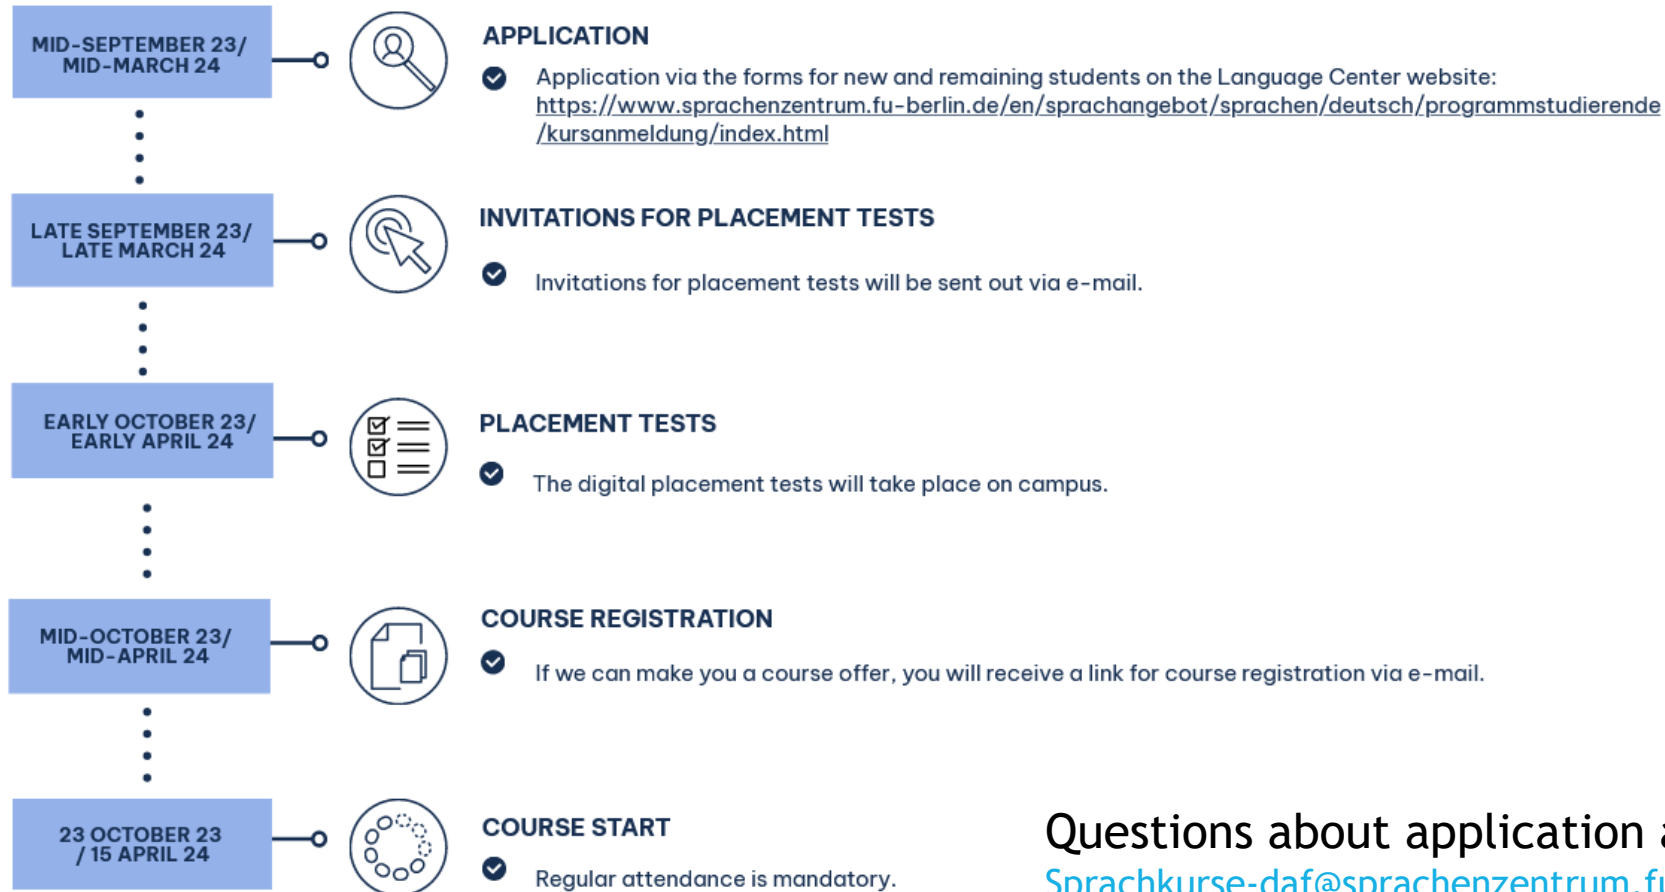

# Application and Registration for German Classes at FU-Berlin

Questions about application and placement  
[Sprachkurse-daf@sprachenzentrum.fu-berlin.de](mailto:Sprachkurse-daf@sprachenzentrum.fu-berlin.de)